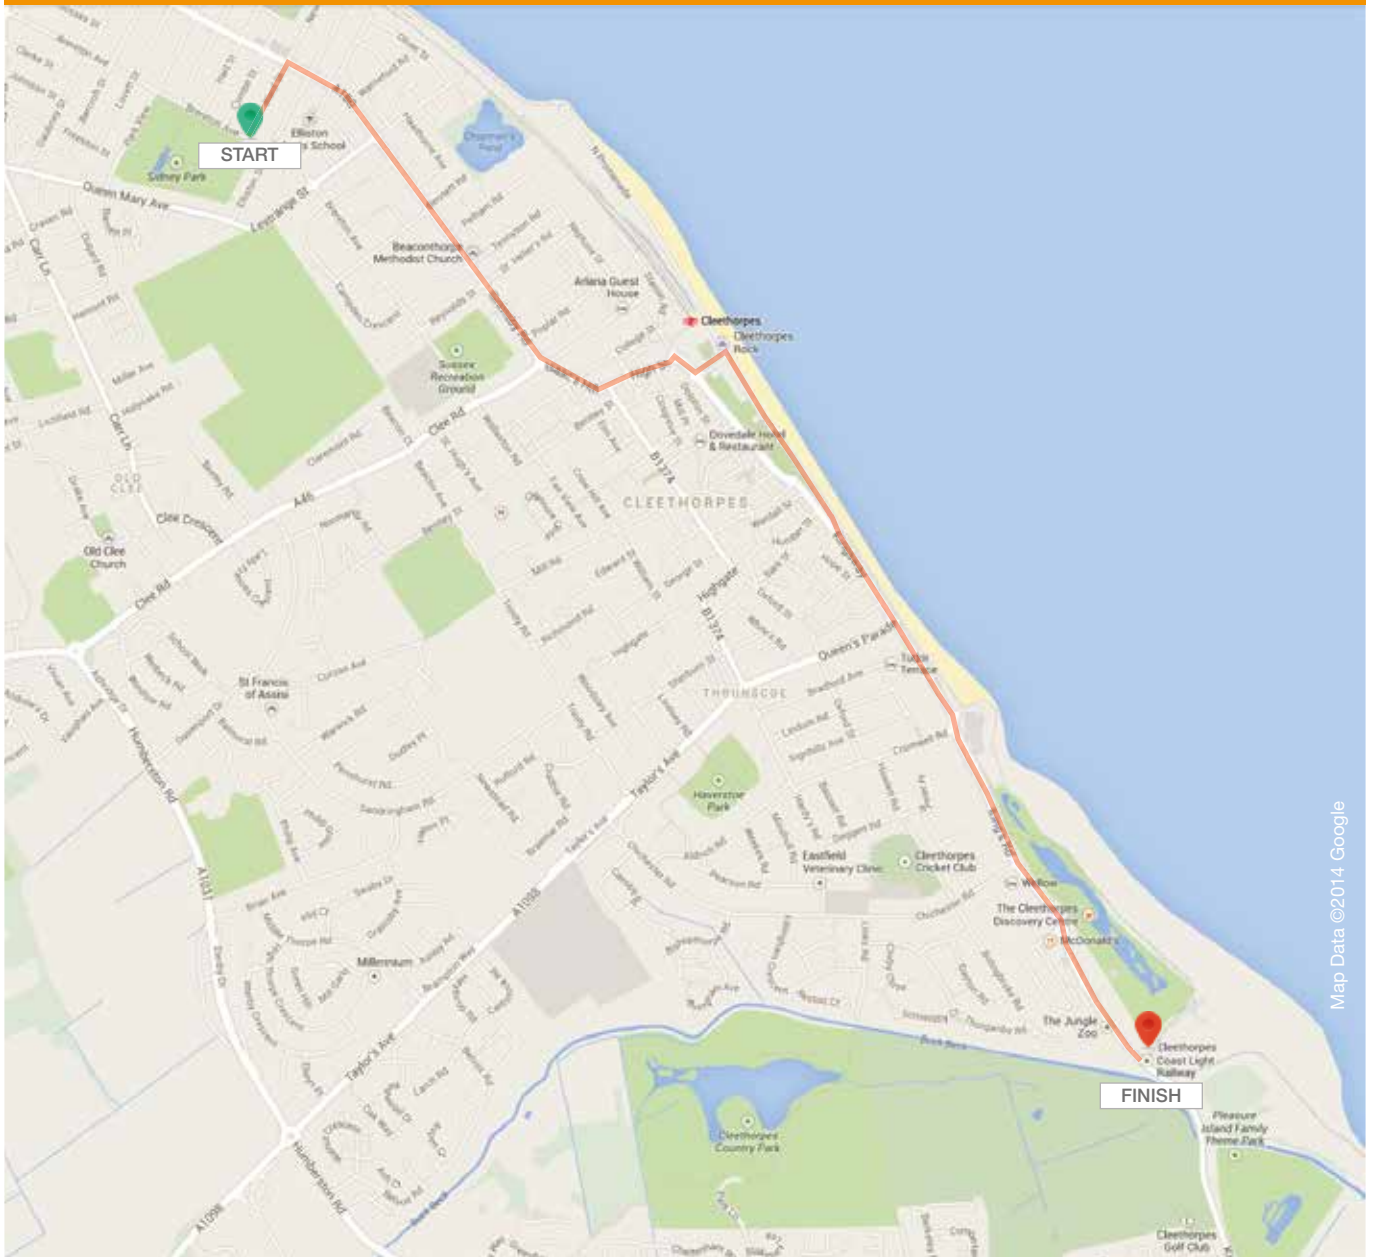

CLEETHORPES COMMUNITY Carnival 2016

Route Map

Map Data ©2014 Google

Cleethorpes Community Carnival
C/O Leonor Pidgen
24 Hardys Road,
Cleethorpes,
North East Lincolnshire
DN35 0DH

T 01472 695477 or 01472 585866
E info@cleethorpescarnival.co.uk
www.cleethorpescarnival.co.uk